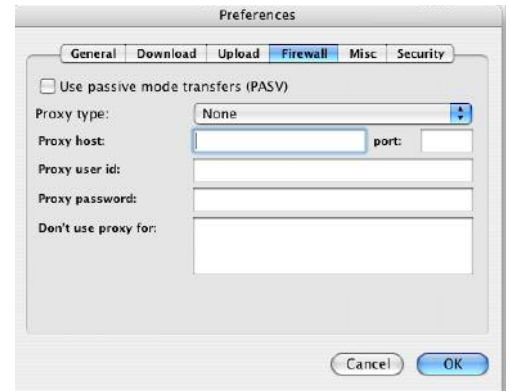

Impact Imagery FTP information

"Focusing on your image"

GENERAL FTP INFO

Host Name: iigftp.com

User Name: leave this area blank

Password: leave this area blank

If your using Fetch or another FTP software
Make sure passive mode is turned off